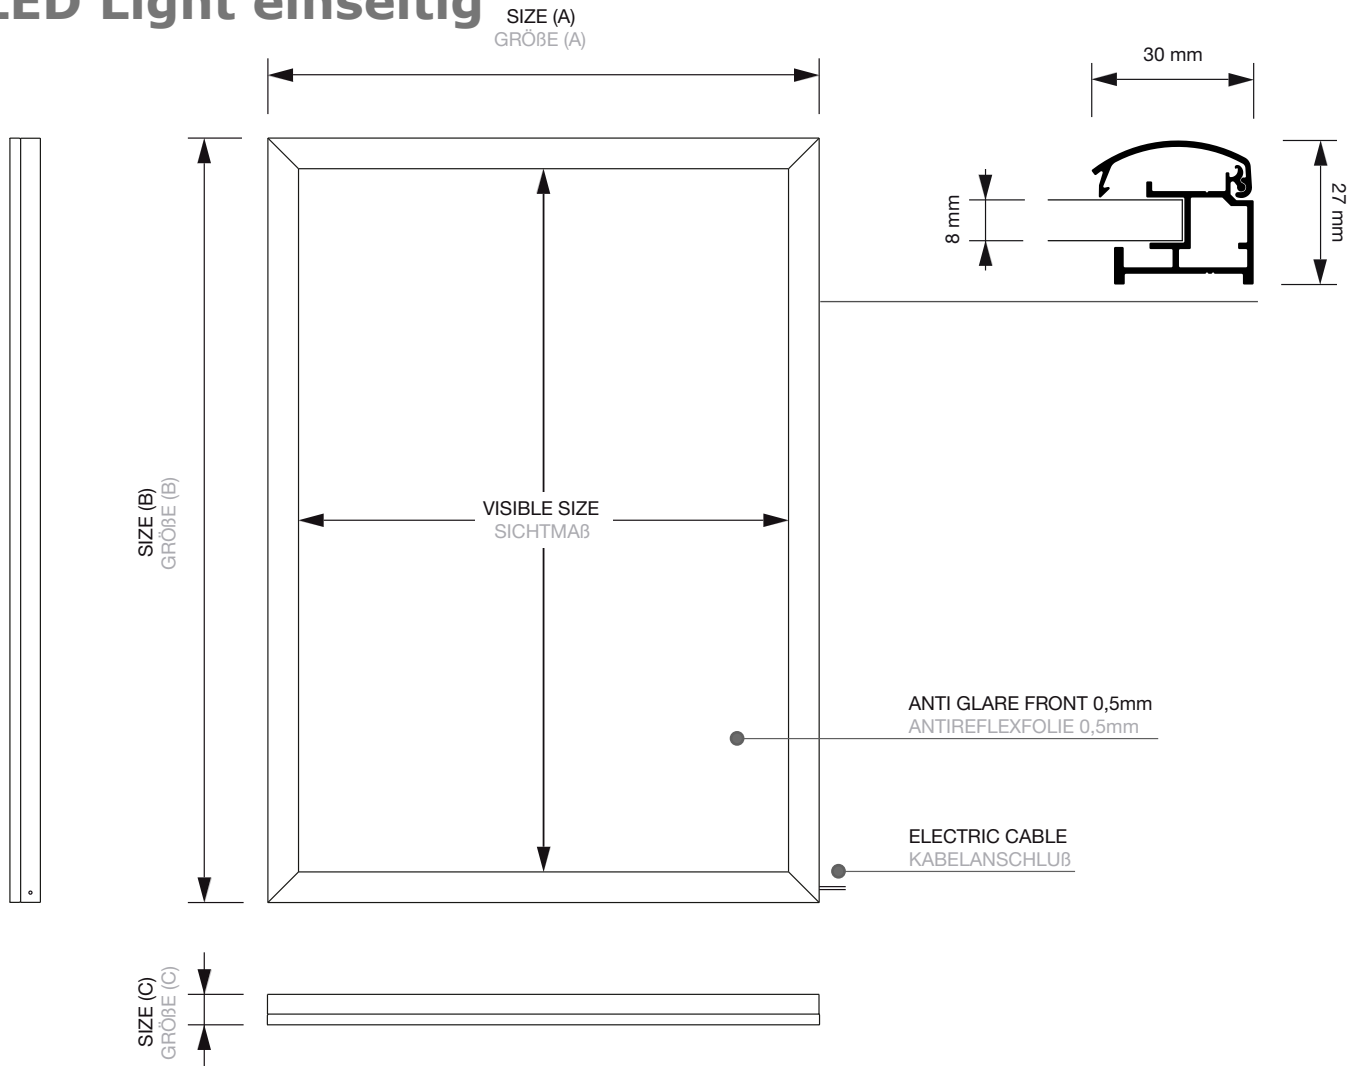

## Leuchtrahmen LED Light einseitig

### LED Poster Light box one side

Ultra thin design LED light box with proven snap frame technique for easy poster exchange. New structured 8 mm panel thickness guarantees improved quality and finer lighting. Color temperature 5000 K (daylight). Due to LED illumination the light box uses 70% less energy than a standard light box with an increased life expectancy.

# Leuchtrahmen LED Light einseitig

# Leuchtrahmen LED Light einseitig

POSTER SIZE	VISIBLE SIZE	SIZE (A x B x C)	LIGHT	NET WEIGHT	HOLES PITCH (X x Y)
PLAKATFORMAT	SICHTMAß	GRÖßE (A x B x C)	LEISTUNG	NETTO GEWICHT	LOCHABSTAND (X x Y)
A4 (210 x 297 mm)	193 x 280 mm	252 x 339 x 27 mm	8 W	1,3 kg	233 x 129 mm
A3 (297 x 420 mm)	280 x 403 mm	339 x 462 x 27 mm	11,5 W	2,0 kg	320 x 262 mm
A2 (420 x 594 mm)	403 x 577 mm	462 x 636 x 27 mm	16 W	3,3 kg	443 x 436 mm
A1 (594 x 841 mm)	577 x 824 mm	636 x 883 x 27 mm	23 W	5,5 kg	617 x 683 mm
A0 (841 x 1189 mm)	824 x 1172 mm	883 x 1231 x 27 mm	32 W	8,9 kg	864 x 1031 mm
500 x 700 mm	483 x 683 mm	542 x 742 x 27 mm	19 W	4,2 kg	523 x 542 mm
700 x 1000 mm	683 x 983 mm	742 x 1042 x 27 mm	27 W	7,1 kg	723 x 842 mm