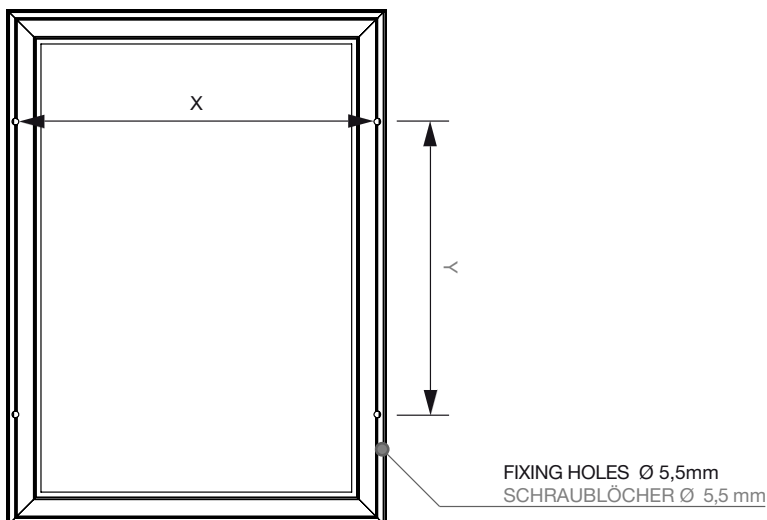

## Leuchtrahmen LED Light einseitig

### LED Poster Light box one side

Ultra thin design LED light box with proven snap frame technique for easy poster exchange. New structured 8 mm panel thickness guarantees improved quality and finer lighting. Color temperature 5000 K (daylight). Due to LED illumination the light box uses 70% less energy than a standard light box with an increased life expectancy.

# Leuchtrahmen LED Light einseitig

# Leuchtrahmen LED Light einseitig

POSTER SIZE	VISIBLE SIZE	SIZE (A x B x C)	LIGHT	NET WEIGHT	HOLES PITCH (X x Y)
PLAKATFORMAT	SICHTMAß	GRÖßE (A x B x C)	LEISTUNG	NETTO GEWICHT	LOCHABSTAND (X x Y)
A4 (210 x 297 mm)	193 x 280 mm	252 x 339 x 27 mm	8 W	1,3 kg	233 x 129 mm
A3 (297 x 420 mm)	280 x 403 mm	339 x 462 x 27 mm	11,5 W	2,0 kg	320 x 262 mm
A2 (420 x 594 mm)	403 x 577 mm	462 x 636 x 27 mm	16 W	3,3 kg	443 x 436 mm
A1 (594 x 841 mm)	577 x 824 mm	636 x 883 x 27 mm	23 W	5,5 kg	617 x 683 mm
A0 (841 x 1189 mm)	824 x 1172 mm	883 x 1231 x 27 mm	32 W	8,9 kg	864 x 1031 mm
500 x 700 mm	483 x 683 mm	542 x 742 x 27 mm	19 W	4,2 kg	523 x 542 mm
700 x 1000 mm	683 x 983 mm	742 x 1042 x 27 mm	27 W	7,1 kg	723 x 842 mm