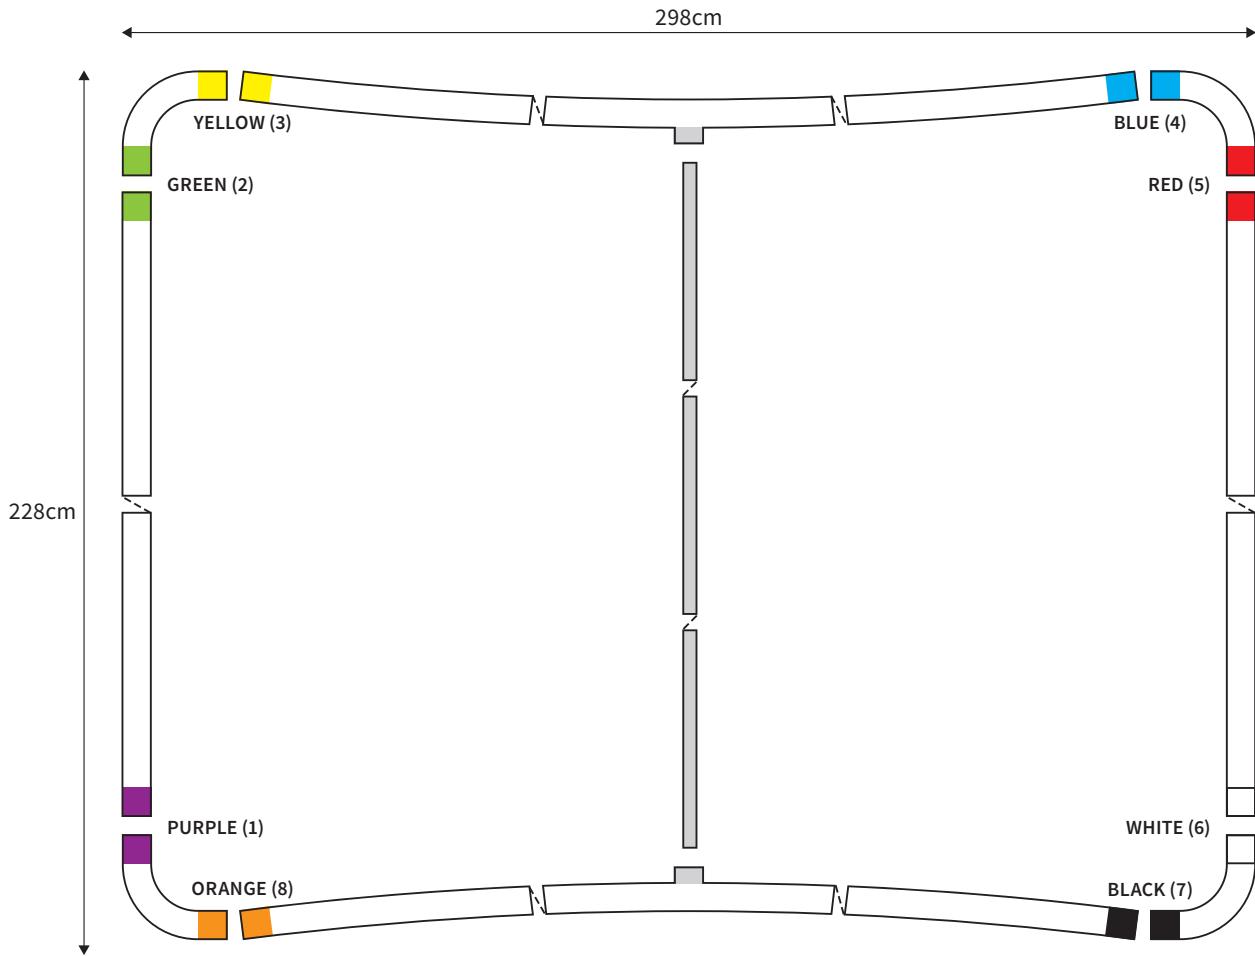

MANUAL

SHAPE CURVED
WIDTH 298cm
HEIGHT 228cm

PARTS LIST					
	4x	CORNER		2x	TUBE VERTICAL (ø 34mm)
	2x	TUBE HORIZONTAL (ø 34mm)		1x	TUBE SUPPORT (ø 24mm)